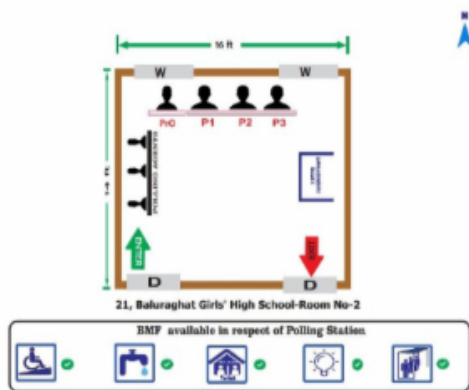

Nazri Naksha

Google Map View

Polling Station Building Front View

Polling Station Front View

Cad View

Key MAP View