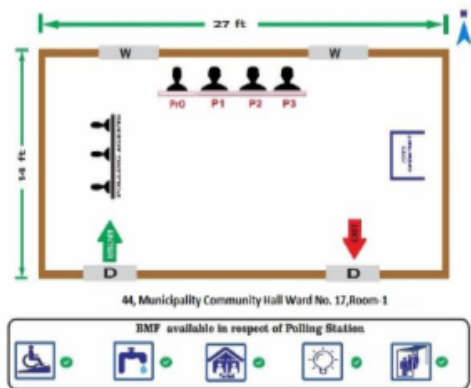

Nazri Naksha

Google Map View

Polling Station Building Front View

Polling Station Front View

Cad View

Key MAP View