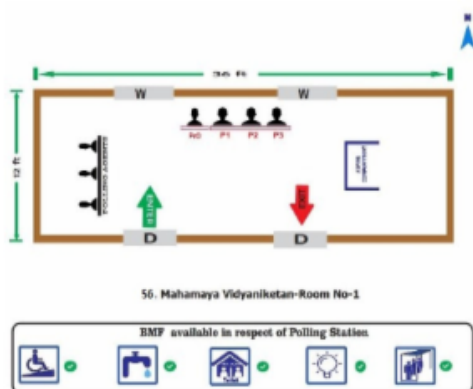

Nazri Naksha

Google Map View

Polling Station Building Front View

Polling Station Front View

Cad View

Key MAP View