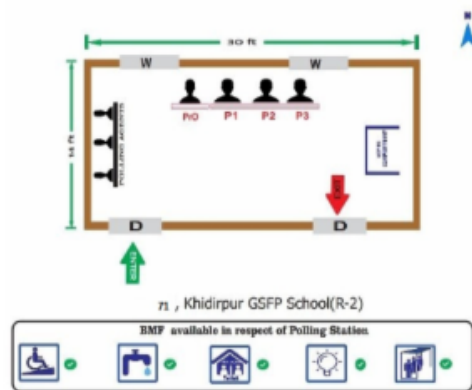

Nazri Naksha

Google Map View

Polling Station Building Front View

Polling Station Front View

Cad View

Key MAP View