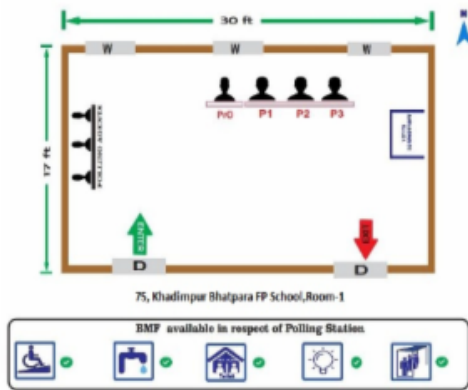

Nazri Naksha

Google Map View

Polling Station Building Front View

Polling Station Front View

Cad View

Key MAP View