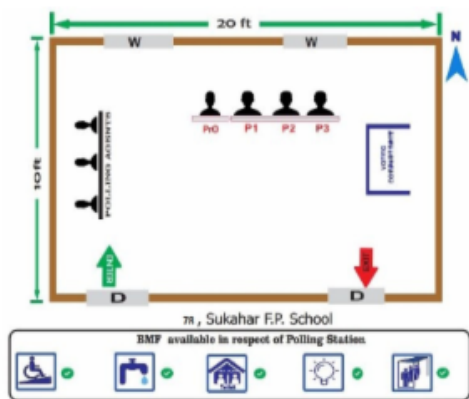

Nazri Naksha

Google Map View

Polling Station Building Front View

Polling Station Front View

Cad View

Key MAP View