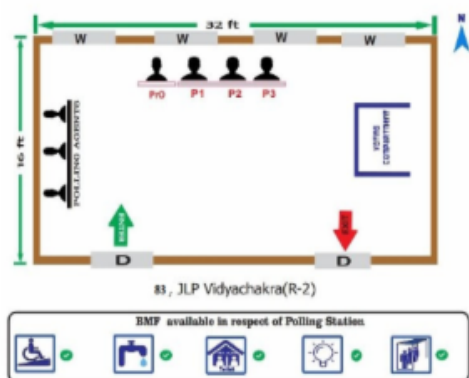

Nazri Naksha

Google Map View

Polling Station Building Front View

Polling Station Front View

Cad View

Key MAP View