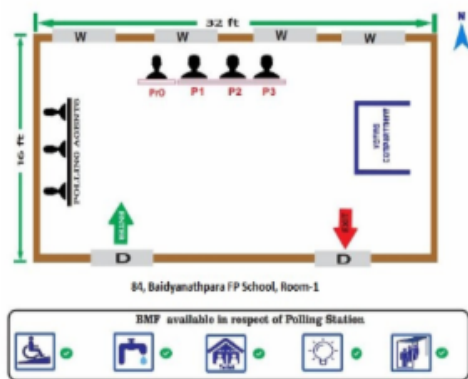

Nazri Naksha

Google Map View

Polling Station Building Front View

Polling Station Front View

Cad View

Key MAP View