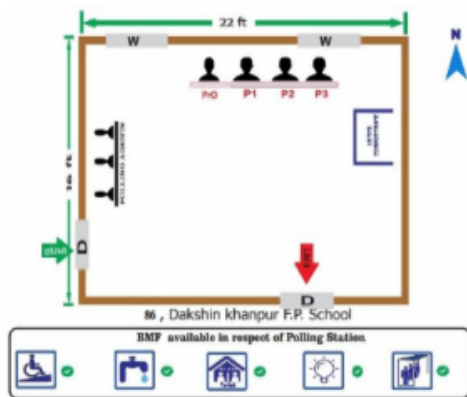

Nazri Naksha

Google Map View

Polling Station Building Front View

Polling Station Front View

Cad View

Key MAP View