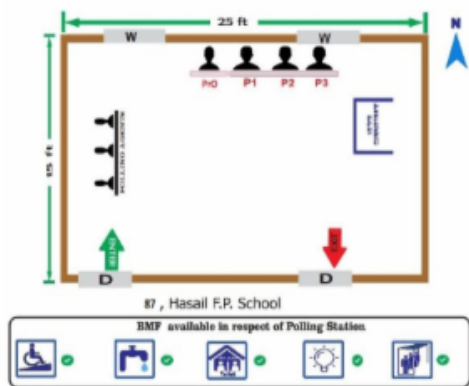

Nazri Naksha

Google Map View

Polling Station Building Front View

Polling Station Front View

Cad View

Key MAP View