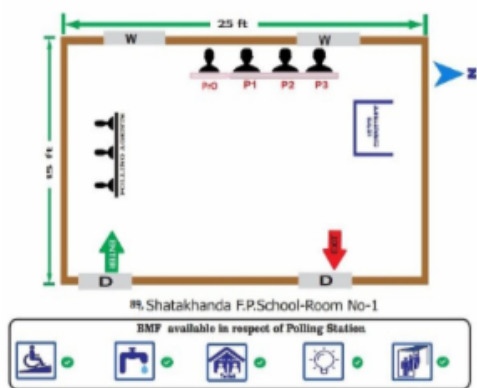

Nazri Naksha

Google Map View

Polling Station Building Front View

Polling Station Front View

Cad View

Key MAP View