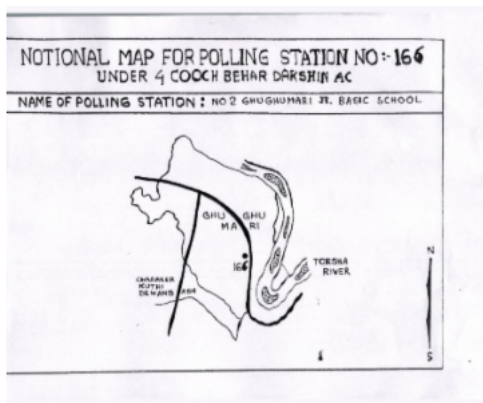

Polling Station Building Front View

Nazri Naksha