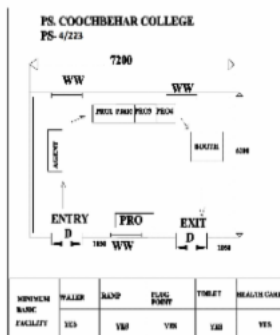

Nazri Naksha

Google Map View

Polling Station Building Front View

Polling Station Front View

Cad View

Key MAP View