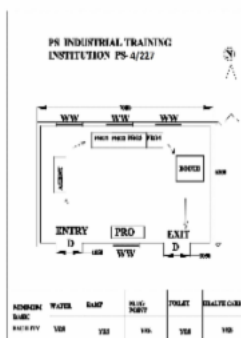

Nazri Naksha

Google Map View

Polling Station Building Front View

Polling Station Front View

Cad View

Key MAP View