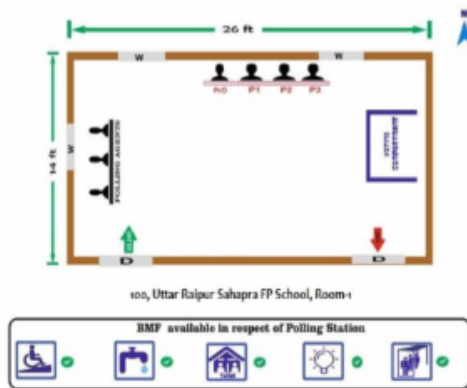

Nazri Naksha

Google Map View

Polling Station Building Front View

Polling Station Front View

Cad View

Key MAP View