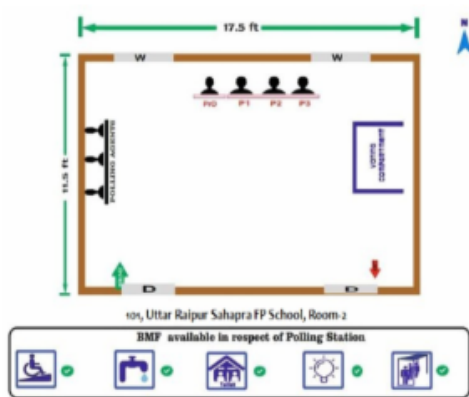

Nazri Naksha

Google Map View

Polling Station Building Front View

Polling Station Front View

Cad View

Key MAP View