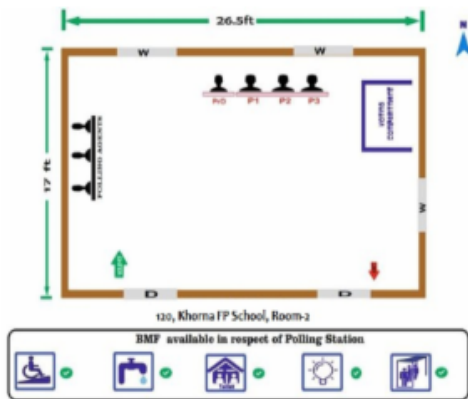

Nazri Naksha

Google Map View

Polling Station Building Front View

Polling Station Front View

Cad View

Key MAP View