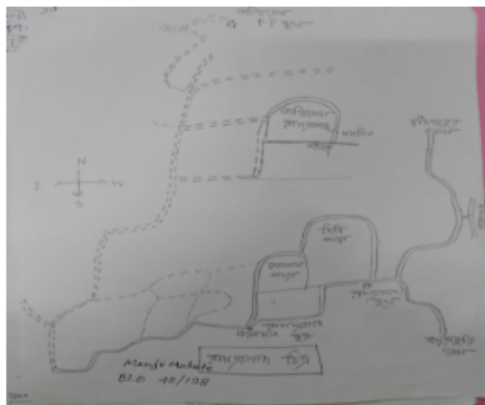

Nazri Naksha

Google Map View