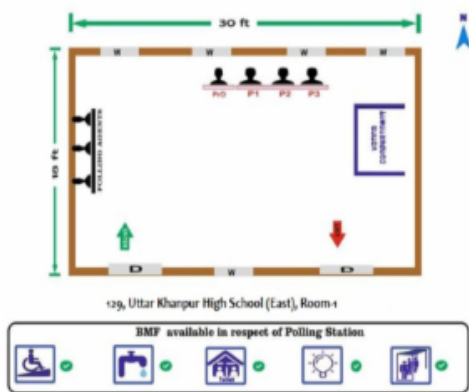

Nazri Naksha

Google Map View

Polling Station Building Front View

Polling Station Front View

Cad View

Key MAP View