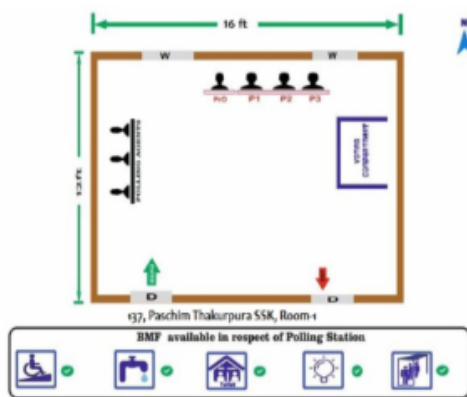

Nazri Naksha

Google Map View

Polling Station Building Front View

Polling Station Front View

Cad View

Key MAP View