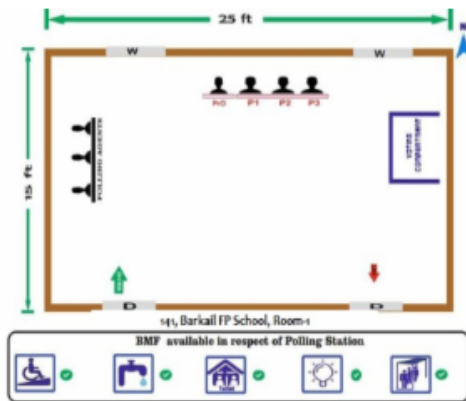

Nazri Naksha

Google Map View

Polling Station Building Front View

Polling Station Front View

Cad View

Key MAP View