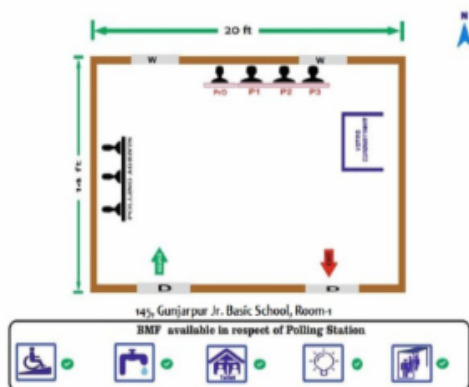

Nazri Naksha

Google Map View

Polling Station Building Front View

Polling Station Front View

Cad View

Key MAP View