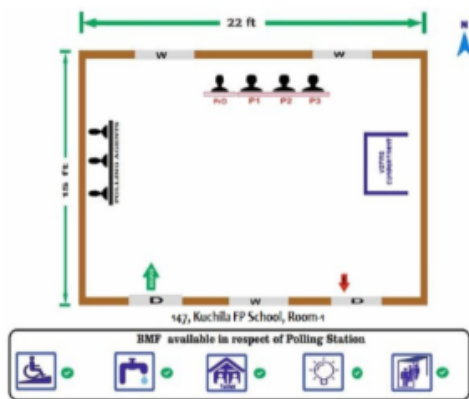

Nazri Naksha

Google Map View

Polling Station Building Front View

Polling Station Front View

Cad View

Key MAP View