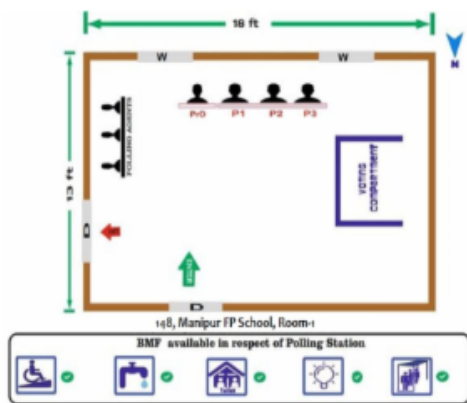

Nazri Naksha

Google Map View

Polling Station Building Front View

Polling Station Front View

Cad View

Key MAP View