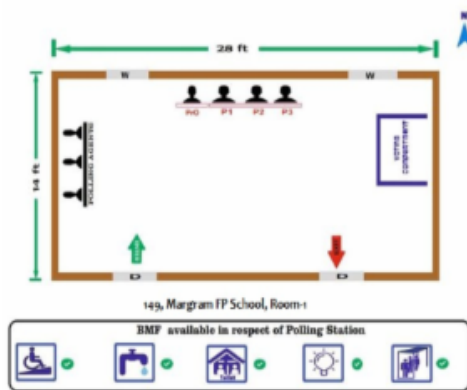

Nazri Naksha

Google Map View

Polling Station Building Front View

Polling Station Front View

Cad View

Key MAP View