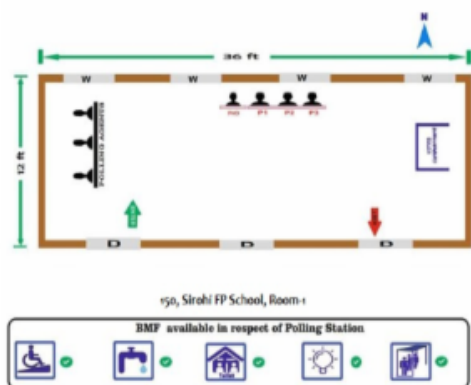

Nazri Naksha

Google Map View

Polling Station Building Front View

Polling Station Front View

Cad View

Key MAP View