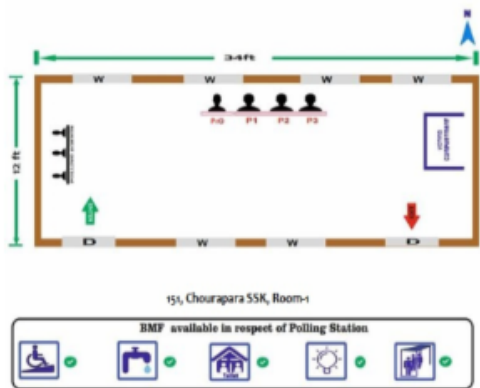

Nazri Naksha

Google Map View

Polling Station Building Front View

Polling Station Front View

Cad View

Key MAP View