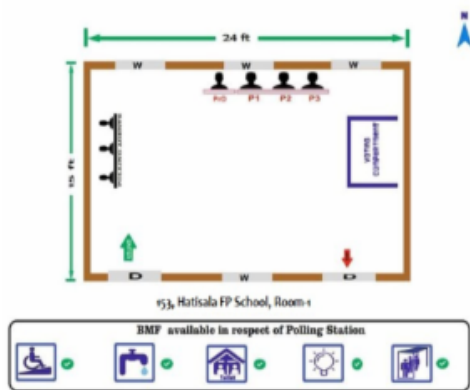

Nazri Naksha

Google Map View

Polling Station Building Front View

Polling Station Front View

Cad View

Key MAP View