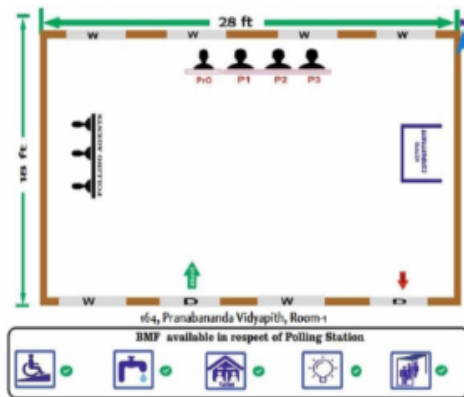

Nazri Naksha

Google Map View

Polling Station Building Front View

Polling Station Front View

Cad View

Key MAP View