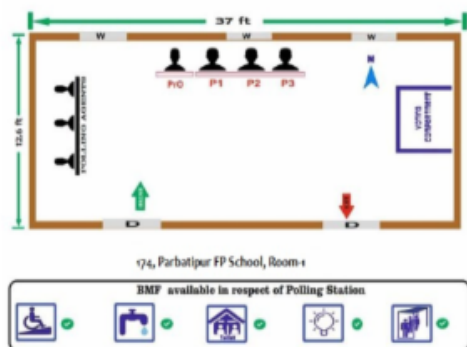

Nazri Naksha

Google Map View

Polling Station Building Front View

Polling Station Front View

Cad View

Key MAP View