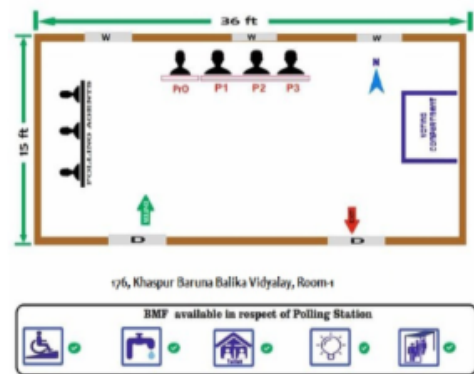

Nazri Naksha

Google Map View

Polling Station Building Front View

Polling Station Front View

Cad View

Key MAP View