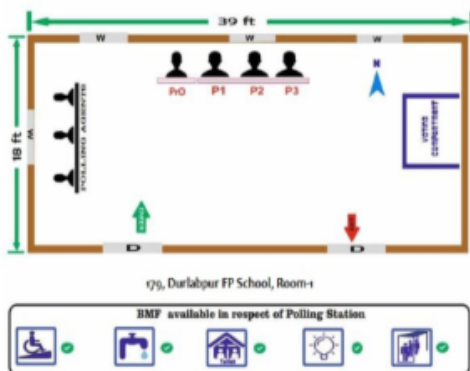

Nazri Naksha

Google Map View

Polling Station Building Front View

Polling Station Front View

Cad View

Key MAP View