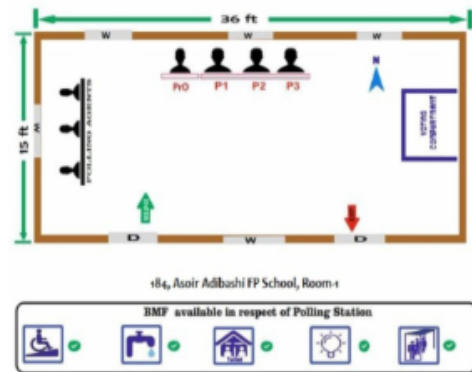

Nazri Naksha

Google Map View

Polling Station Building Front View

Polling Station Front View

Cad View

Key MAP View