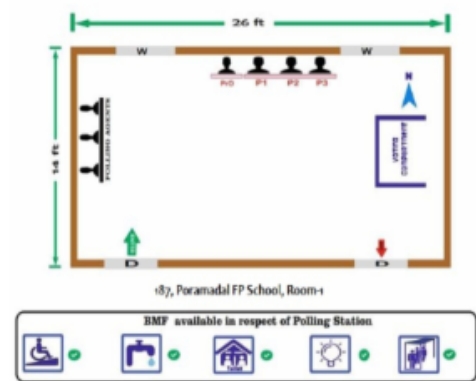

Nazri Naksha

Google Map View

Polling Station Building Front View

Polling Station Front View

Cad View

Key MAP View