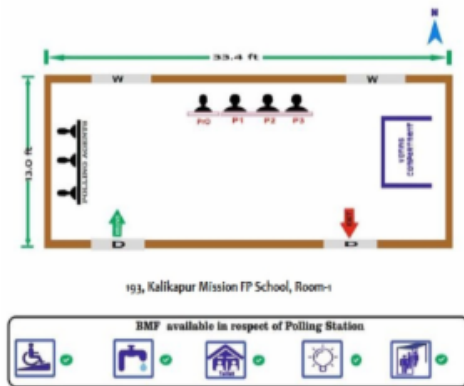

Nazri Naksha

Google Map View

Polling Station Building Front View

Polling Station Front View

Cad View

Key MAP View