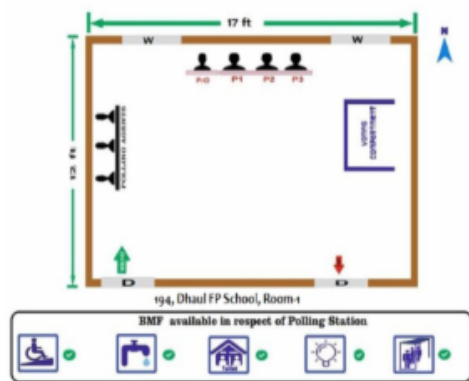

Nazri Naksha

Google Map View

Polling Station Building Front View

Polling Station Front View

Cad View

Key MAP View