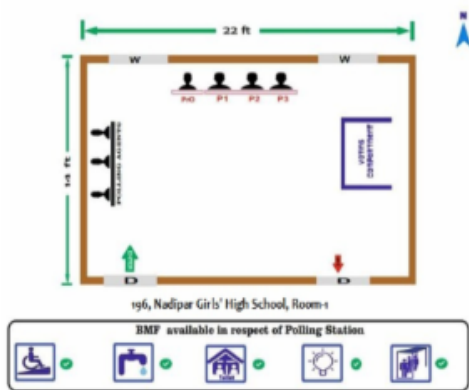

Nazri Naksha

Google Map View

Polling Station Building Front View

Polling Station Front View

Cad View

Key MAP View