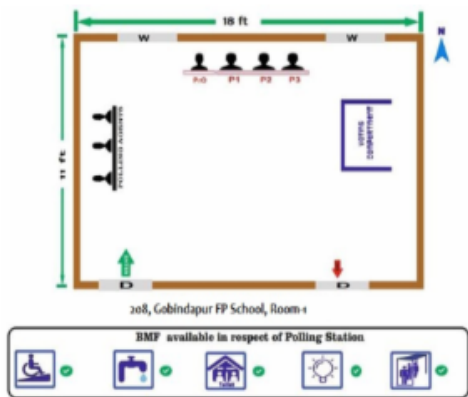

Nazri Naksha

Google Map View

Polling Station Building Front View

Polling Station Front View

Cad View

Key MAP View