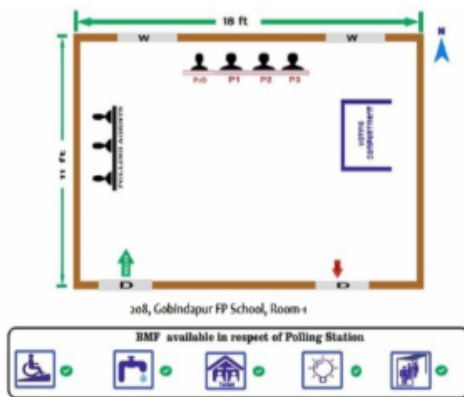

Nazri Naksha

Google Map View

Polling Station Building Front View

Polling Station Front View

Cad View

Key MAP View