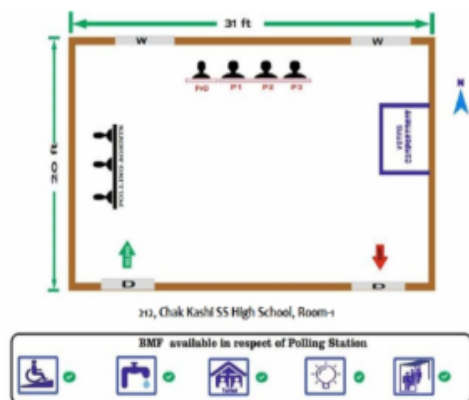

Nazri Naksha

Google Map View

Polling Station Building Front View

Polling Station Front View

Cad View

Key MAP View