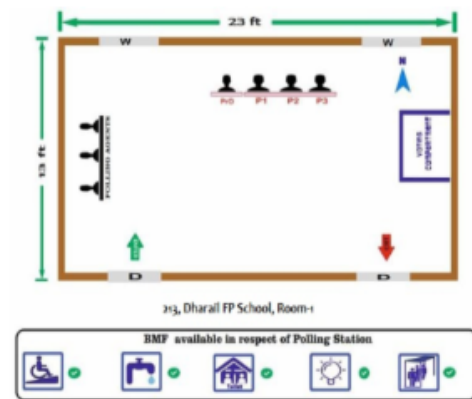

Nazri Naksha

Google Map View

Polling Station Building Front View

Polling Station Front View

Cad View

Key MAP View