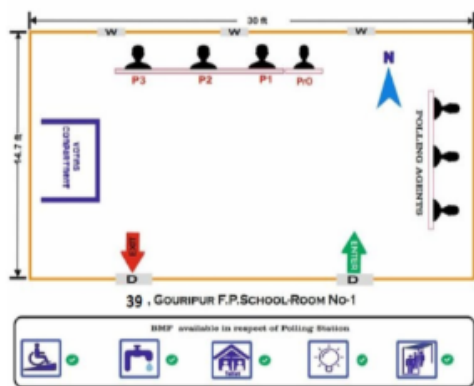

Nazri Naksha

Google Map View

Polling Station Building Front View

Polling Station Front View

Cad View

Key MAP View