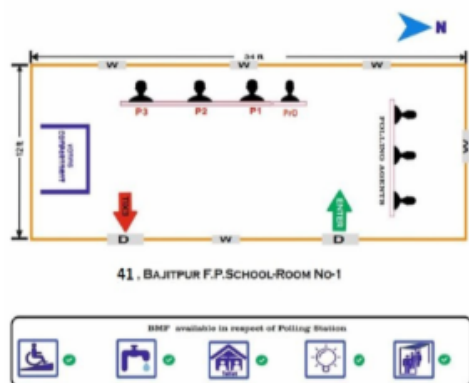

Nazri Naksha

Google Map View

Polling Station Building Front View

Polling Station Front View

Cad View

Key MAP View