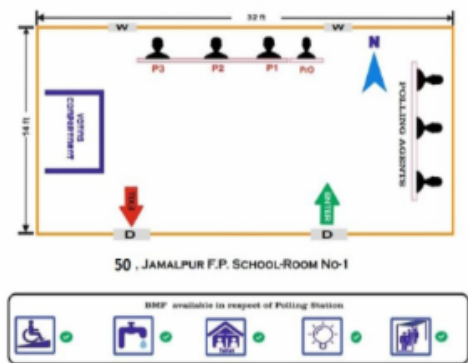

Nazri Naksha

Google Map View

Polling Station Building Front View

Polling Station Front View

Cad View

Key MAP View