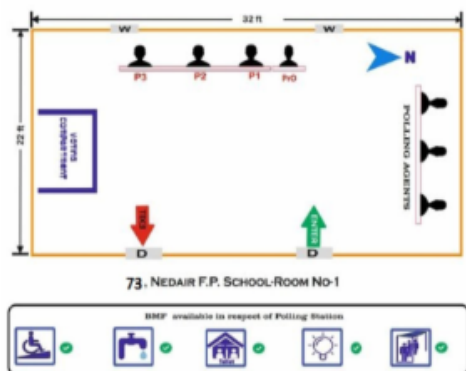

Nazri Naksha

Google Map View

Polling Station Building Front View

Polling Station Front View

Cad View

Key MAP View