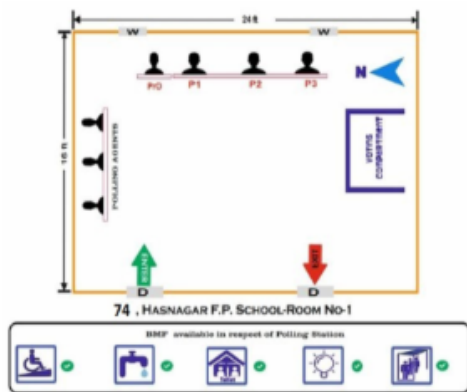

Nazri Naksha

Google Map View

Polling Station Building Front View

Polling Station Front View

Cad View

Key MAP View