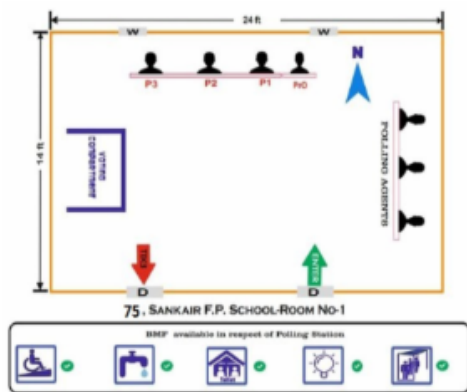

Nazri Naksha

Google Map View

Polling Station Building Front View

Polling Station Front View

Cad View

Key MAP View