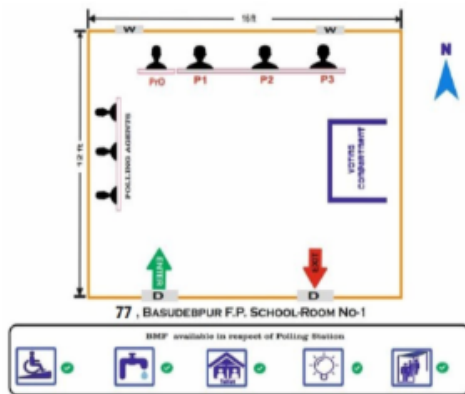

Nazri Naksha

Google Map View

Polling Station Building Front View

Polling Station Front View

Cad View

Key MAP View