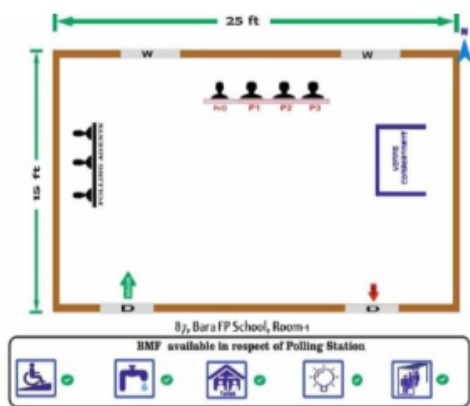

Nazri Naksha

Google Map View

Polling Station Building Front View

Polling Station Front View

Cad View

Key MAP View