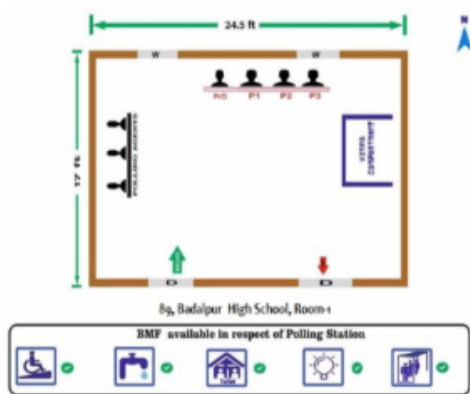

Nazri Naksha

Google Map View

Polling Station Building Front View

Polling Station Front View

Cad View

Key MAP View